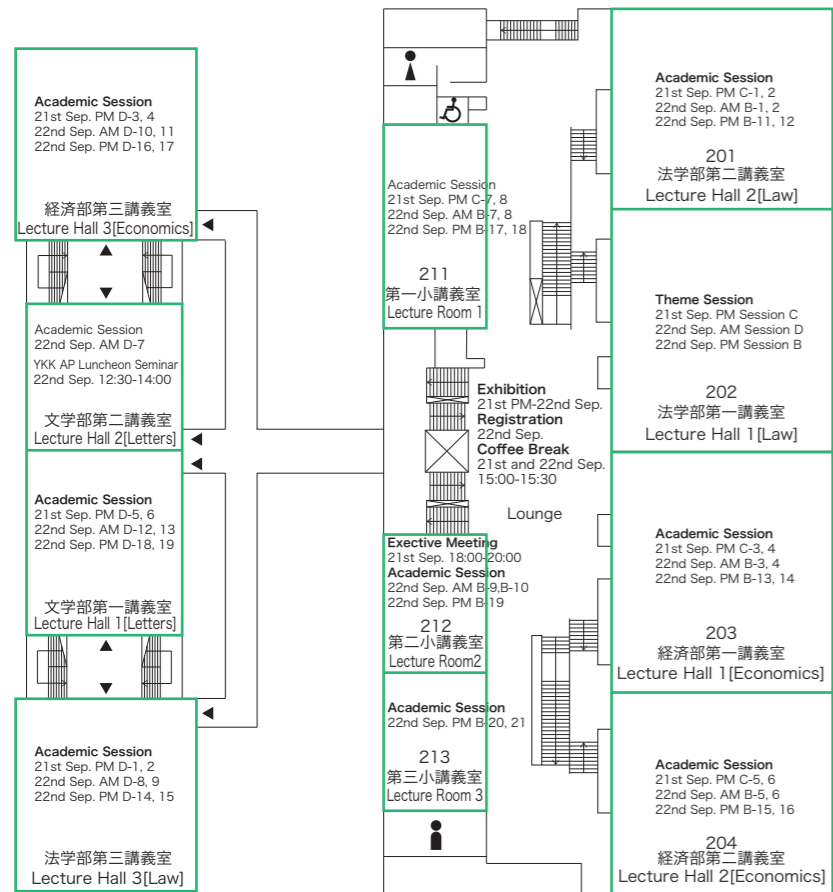

11th ISAIA Site Map

Caution!
Smoking is not allowed in Tohoku University Campus

3 文学研究科棟 Graduate School of Arts and Letters Building

2 文科系中講義棟 Lecture rooms

1 文科系総合講義棟 Lecture rooms: Multidisciplinary Research Building

0 川内萩ホール Kawauchi Hagi Hall