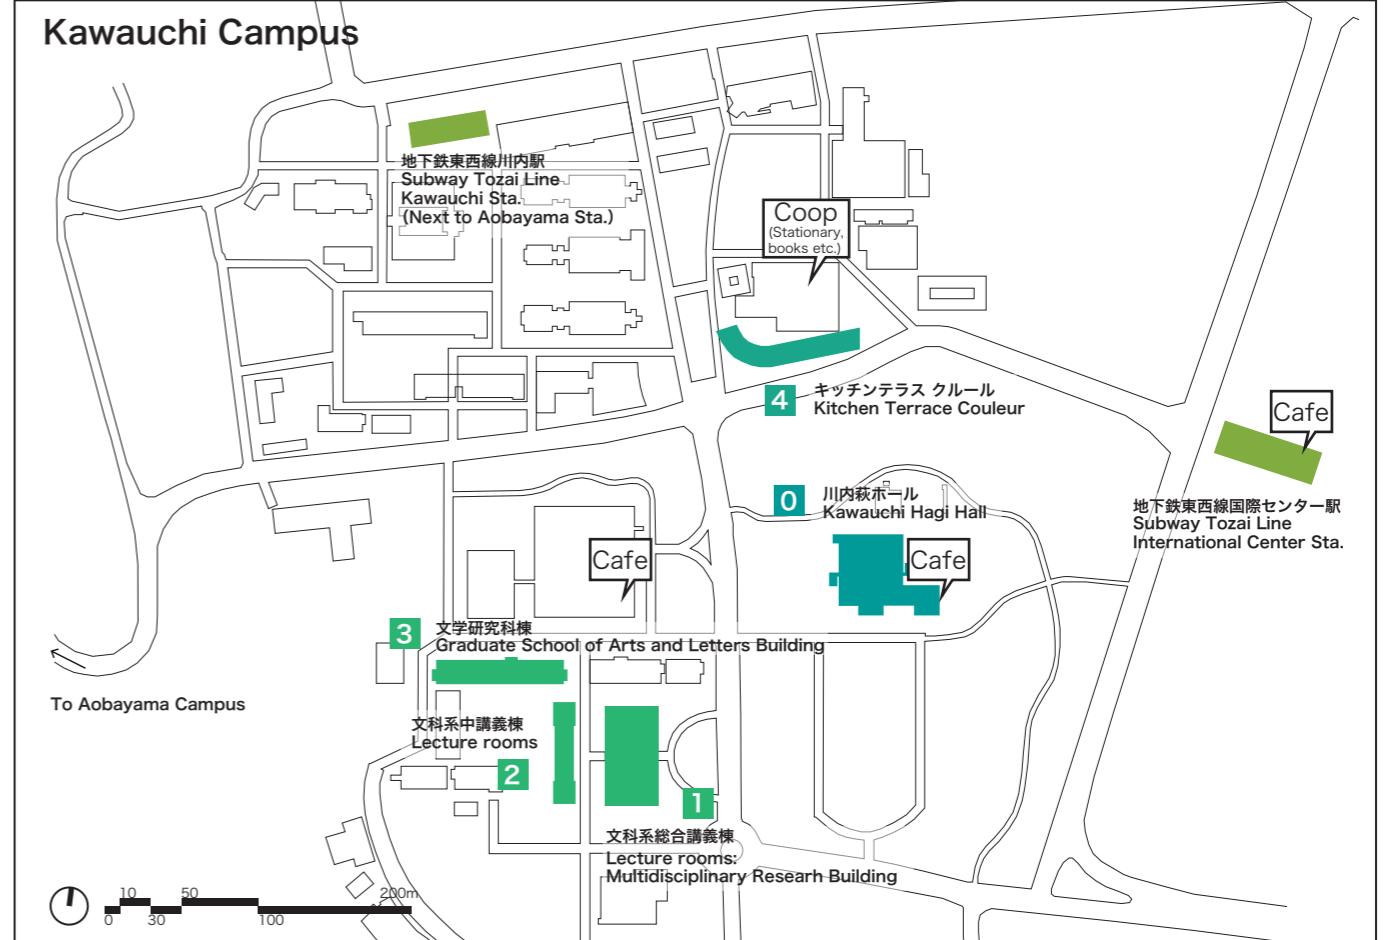

11th ISAIA Site Map

Caution!
Smoking is not allowed in Tohoku University Campus

3 文学研究科棟 Graduate School of Arts and Letters Building

2 文科系中講義棟 Lecture rooms

1 文科系総合講義棟 Lecture rooms: Multidisciplinary Research Building

2F

1F

0 川内萩ホール Kawauchi Hagi Hall