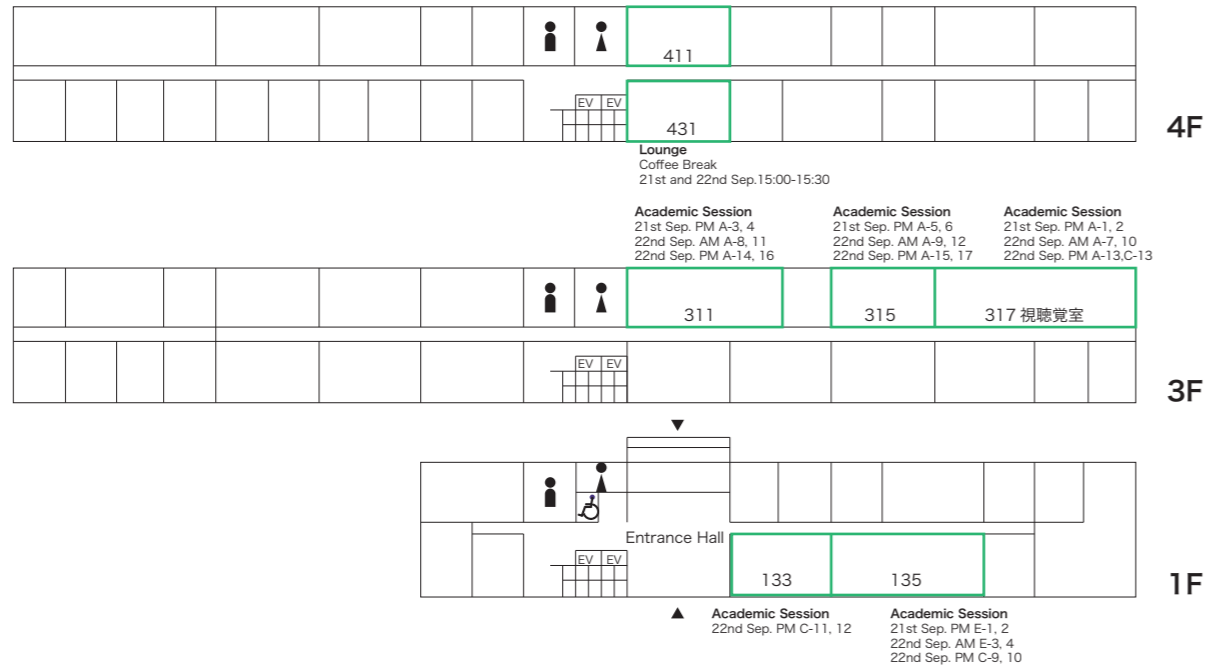

11th ISAIA Site Map

Caution!
Smoking is not allowed in Tohoku University Campus

3 文学研究科棟 Graduate School of Arts and Letters Building

2 文科系中講義棟 Lecture rooms

1 文科系総合講義棟 Lecture rooms: Multidisciplinary Research Building