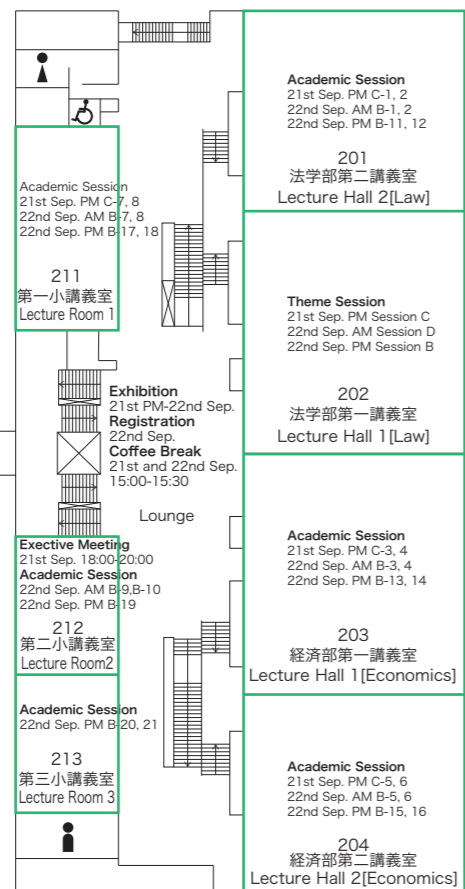

11th ISAIA Site Map

Caution!
Smoking is not allowed in Tohoku University Campus

3 文学研究科棟 Graduate School of Arts and Letters Building

2 文科系中講義棟 Lecture rooms

1 文科系総合講義棟 Lecture rooms: Multidisciplinary Research Building

2F

1F

0 川内萩ホール Kawauchi Hagi Hall