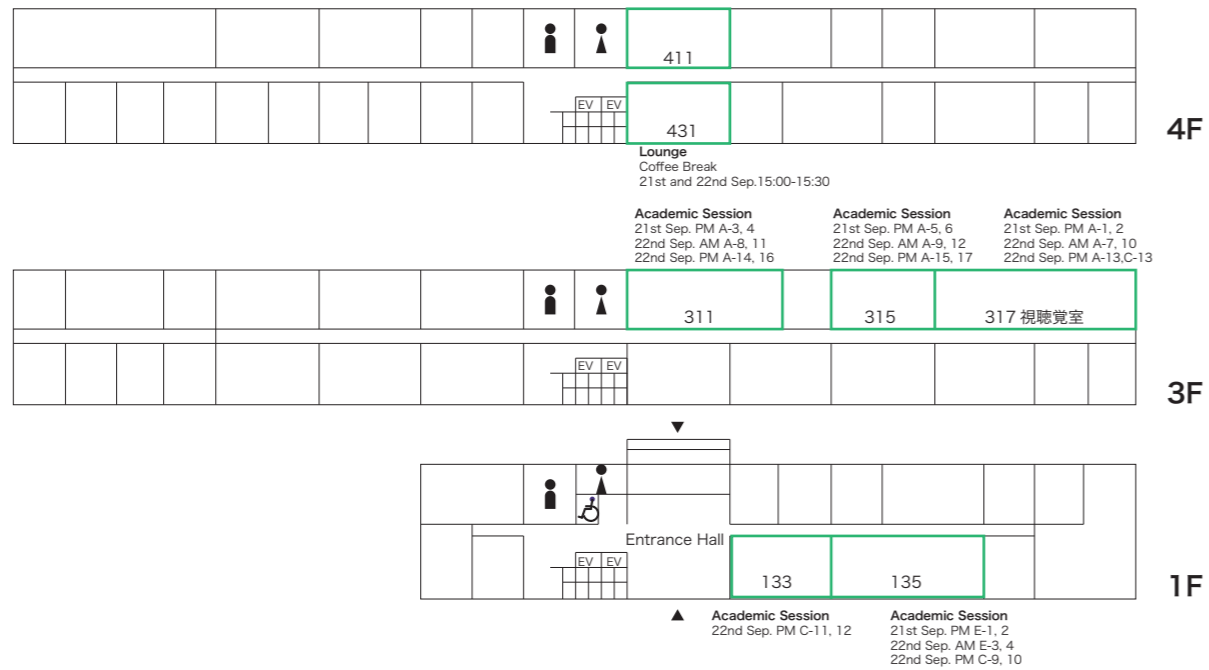

11th ISAIA Site Map

Caution!
Smoking is not allowed in Tohoku University Campus

3 文学研究科棟 Graduate School of Arts and Letters Building

2 文科系中講義棟 Lecture rooms

1 文科系総合講義棟 Lecture rooms: Multidisciplinary Research Building