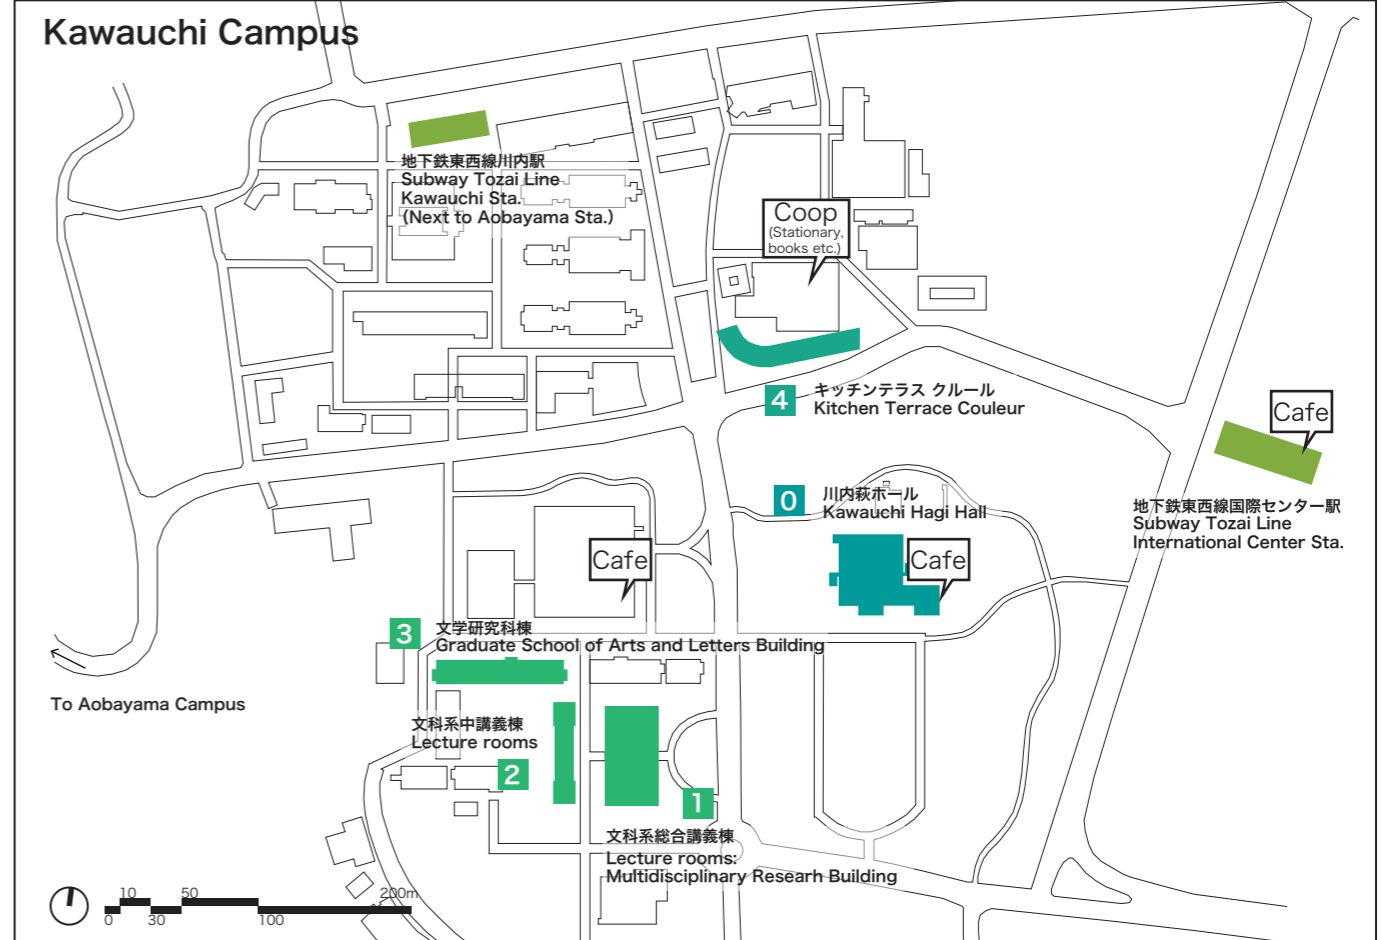

11th ISAIA Site Map

Caution!
Smoking is not allowed in Tohoku University Campus

3 文学研究科棟 Graduate School of Arts and Letters Building

2 文科系中講義棟 Lecture rooms

1 文科系総合講義棟 Lecture rooms: Multidisciplinary Research Building

0 川内萩ホール Kawauchi Hagi Hall